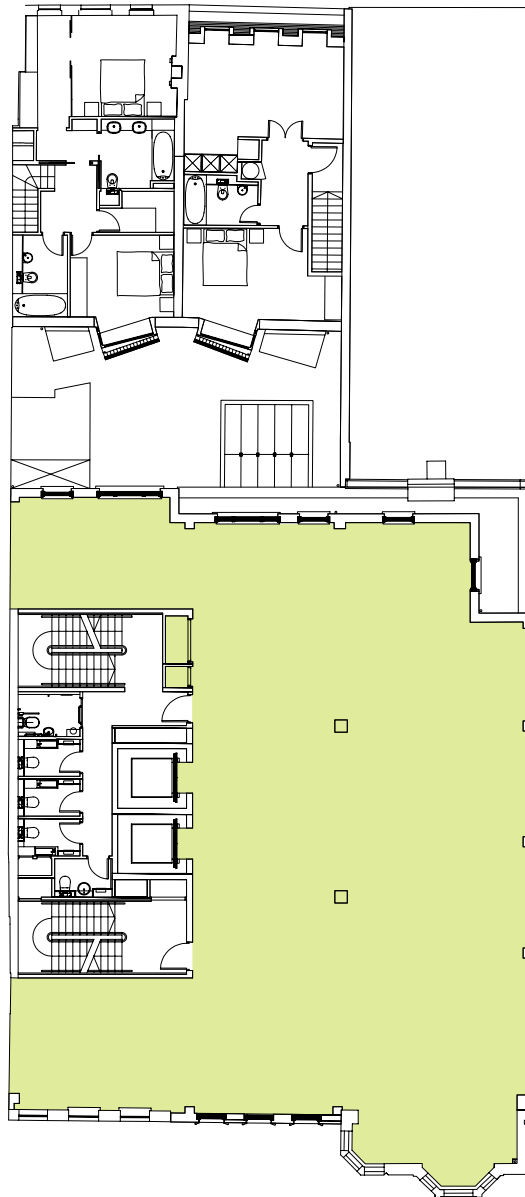

THE  
**BERKELEY  
SQUARE**  
ESTATE

34 - 36 BRUTON STREET  
MAYFAIR W1

**FOURTH FLOOR** - Offices 2,295 sq ft (213 sq m)

Not to scale

Bruton Place

Bruton Street

THE  
**BERKELEY  
SQUARE**  
ESTATE

34 - 36 BRUTON STREET  
MAYFAIR W1

**THIRD FLOOR** - Offices 3,310 sq ft (307 sq m)

Not to scale

Bruton Place

Bruton Street

THE  
**BERKELEY  
SQUARE**  
ESTATE

34 - 36 BRUTON STREET  
MAYFAIR W1

**SECOND FLOOR** - Offices 3,325 sq ft (308 sq m)

Not to scale

Bruton Place

Bruton Street

THE  
**BERKELEY  
SQUARE**  
ESTATE

34 - 36 BRUTON STREET  
MAYFAIR W1

**FIRST FLOOR** - Offices 3,520 sq ft (327 sq m)

Not to scale

Bruton Place

**LOWER GROUND FLOOR** - Retail 3,130 sq ft (290 sq m)

Not to scale