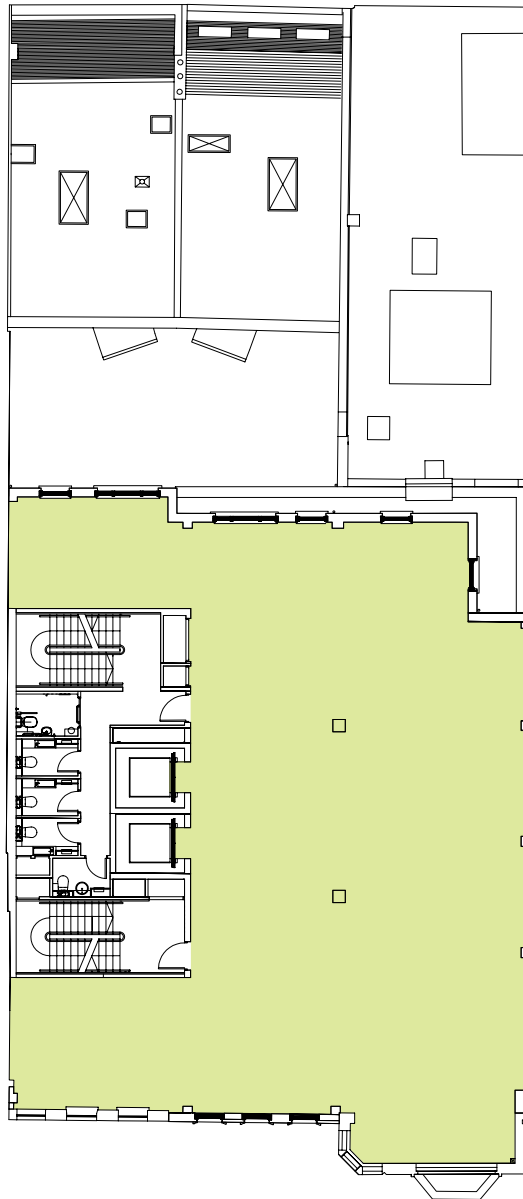

THE  
**BERKELEY  
SQUARE**  
ESTATE

34 - 36 BRUTON STREET  
MAYFAIR W1

**FOURTH FLOOR** - Offices 2,295 sq ft (213 sq m)

Not to scale

Bruton Place

Bruton Street

THE  
**BERKELEY  
SQUARE**  
ESTATE

34 - 36 BRUTON STREET  
MAYFAIR W1

**THIRD FLOOR** - Offices 3,310 sq ft (307 sq m)

Not to scale

Bruton Place

Bruton Street

THE  
**BERKELEY  
SQUARE**  
ESTATE

34 - 36 BRUTON STREET  
MAYFAIR W1

**SECOND FLOOR** - Offices 3,325 sq ft (308 sq m)

Not to scale

Bruton Place

Bruton Street

THE  
**BERKELEY  
SQUARE**  
ESTATE

34 - 36 BRUTON STREET  
MAYFAIR W1

**FIRST FLOOR** - Offices 3,520 sq ft (327 sq m)

Not to scale

Bruton Place

**LOWER GROUND FLOOR** - Retail 3,130 sq ft (290 sq m)

Not to scale