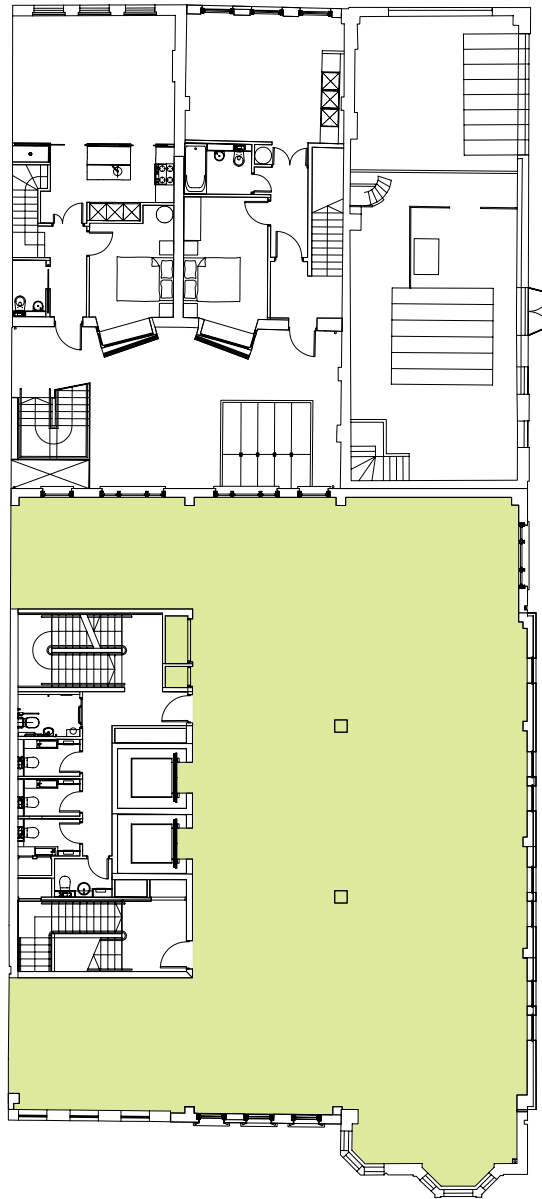

THE
**BERKELEY
SQUARE**
ESTATE

34 - 36 BRUTON STREET
MAYFAIR W1

FIRST FLOOR - Offices 3,520 sq ft (327 sq m)

Not to scale

Bruton Place

Bruton Street