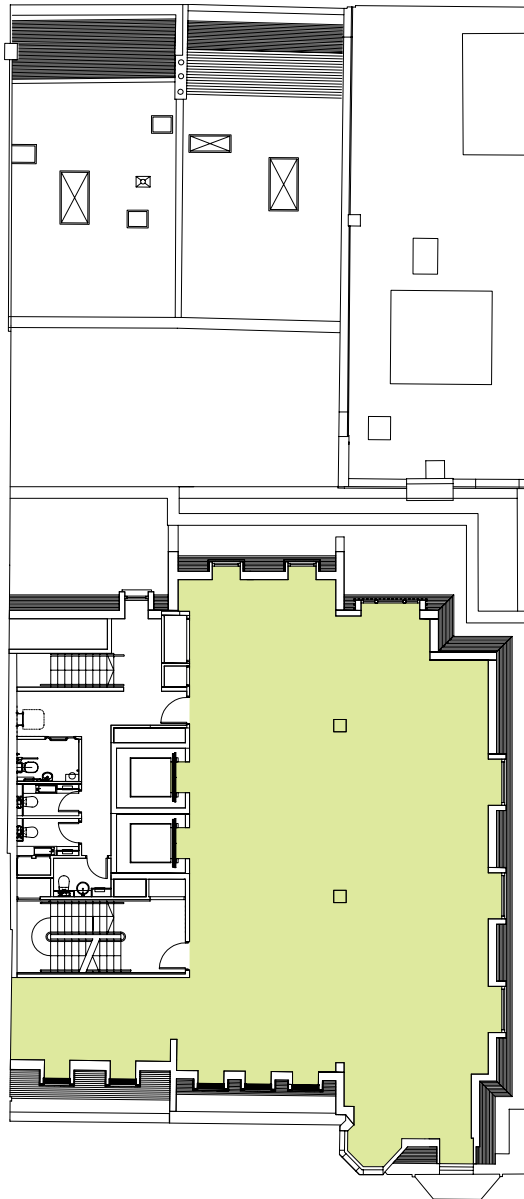

THE  
**BERKELEY  
SQUARE**  
ESTATE

34 - 36 BRUTON STREET  
MAYFAIR W1

**FOURTH FLOOR** - Offices 2,295 sq ft (213 sq m)

Not to scale

Bruton Place

Bruton Street

THE  
**BERKELEY  
SQUARE**  
ESTATE

34 - 36 BRUTON STREET  
MAYFAIR W1

**THIRD FLOOR** - Offices 3,310 sq ft (307 sq m)

Not to scale

Bruton Place

Bruton Street

THE  
**BERKELEY  
SQUARE**  
ESTATE

34 - 36 BRUTON STREET  
MAYFAIR W1

**SECOND FLOOR** - Offices 3,325 sq ft (308 sq m)

Not to scale

Bruton Place

Bruton Street

THE  
**BERKELEY  
SQUARE**  
ESTATE

34 - 36 BRUTON STREET  
MAYFAIR W1

**FIRST FLOOR** - Offices 3,520 sq ft (327 sq m)

Not to scale

Bruton Place

**LOWER GROUND FLOOR** - Retail 3,130 sq ft (290 sq m)

Not to scale