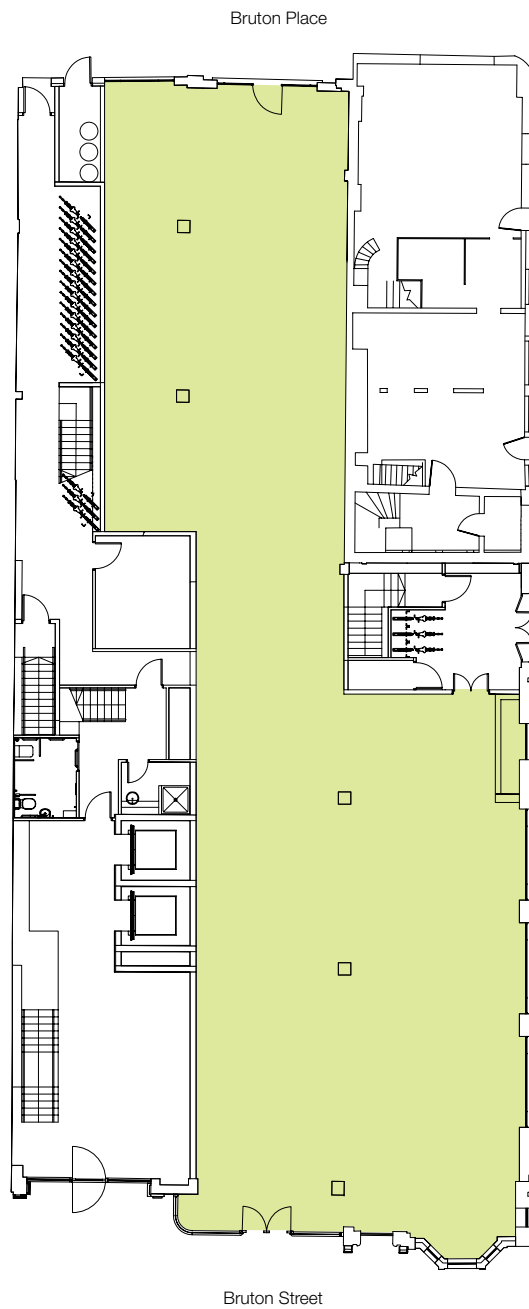

THE
**BERKELEY
SQUARE**
ESTATE

34 - 36 BRUTON STREET
MAYFAIR W1

GROUND FLOOR - Retail 4,180 sq ft (388 sq m)

Not to scale